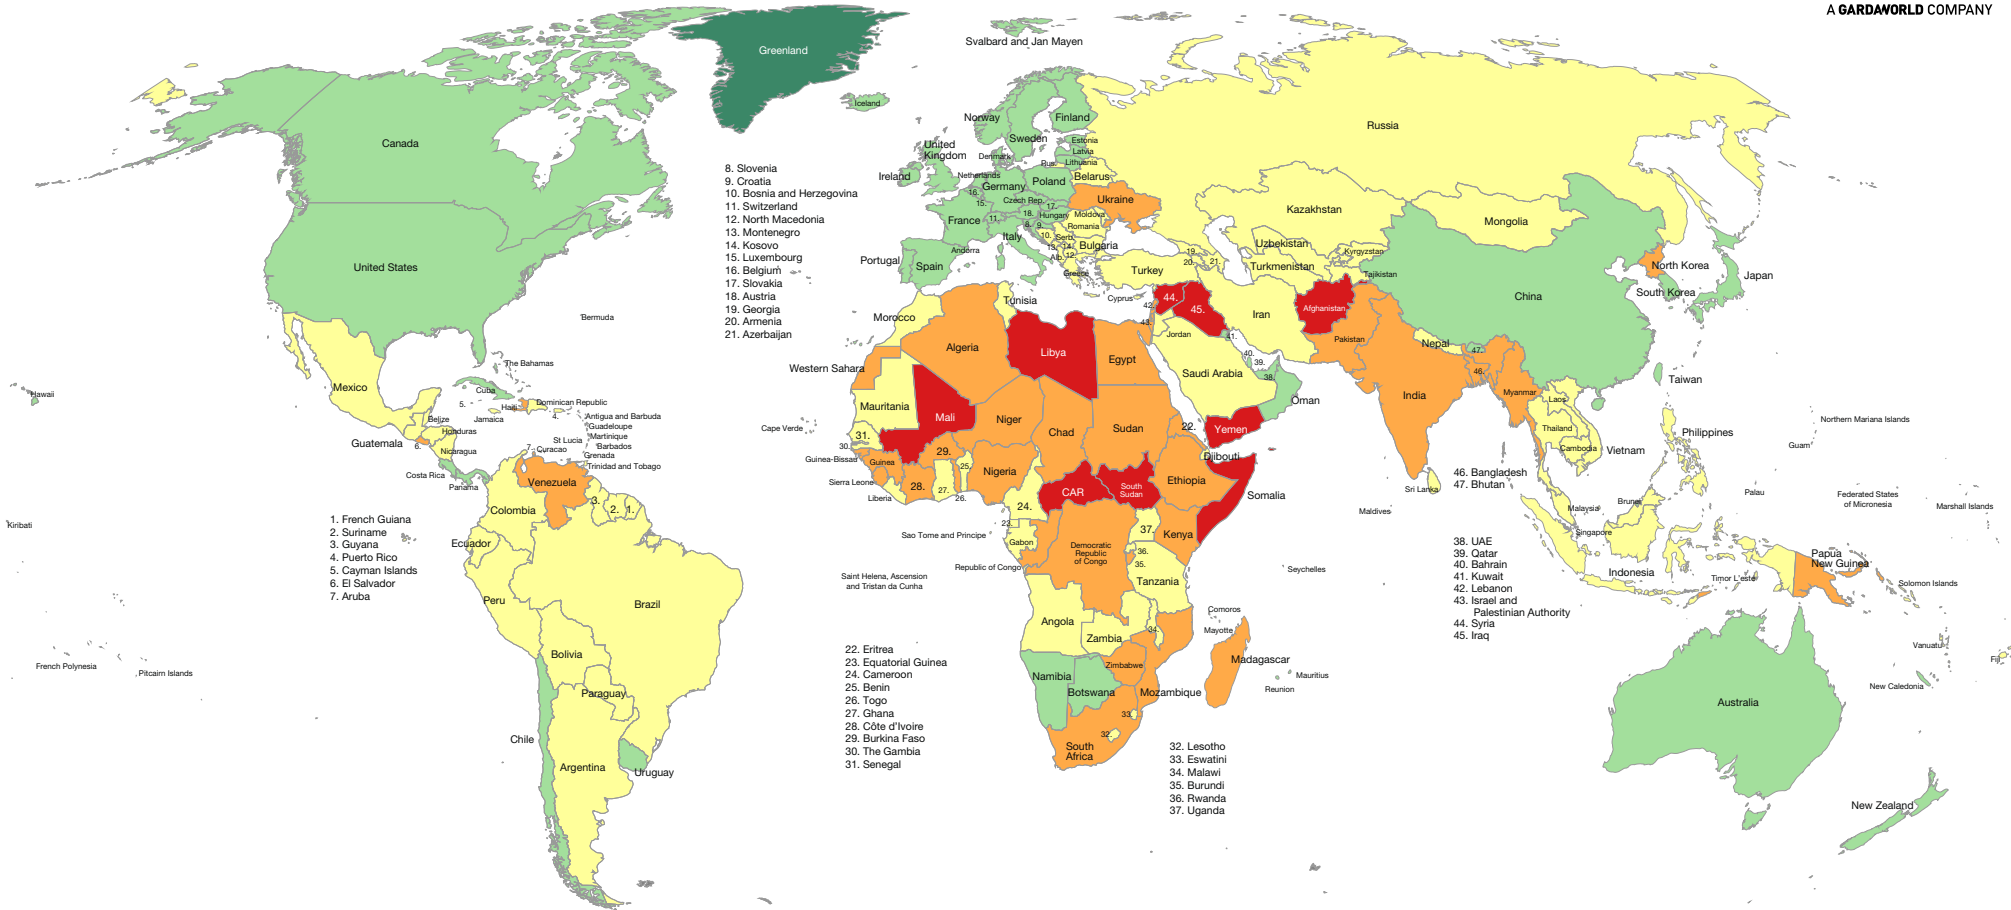

Overall Security Assessment Rating Map

The overall country rating is designed to give clients an immediate assessment of the overarching conditions in any given country. The ratings is a substantive rating assessed through a thorough and rigorous analysis of all key country risk variables, and informed through the individual component ratings. This rating is of most use to clients looking for the simplest understanding of levels of country risk, whose risk appetite or risk tolerance requires only a single, monolithic country risk rating.

Prepared for:

A GARDAWORLD COMPANY

OVERALL COUNTRY ASSESSMENT RATING BREAKDOWN

EXTREME

The operating environment is characterized by pervasive direct threats to business, personal safety and/or travel, requiring strict risk management procedures.

HIGH

The operating environment is hostile and there are significant threats to business, personal safety and/or travel, requiring comprehensive mitigations and planning.

MODERATE

The operating environment is challenging and there are serious threats to business and/or travel that requires some mitigations.

LOW

The operating environment is generally permissive, although there are a limited number of threats to business and/or travel that requires basic mitigations.

MINIMAL

The operating environment is benign and there are only isolated threats to business and/or travel.

NOT ASSESSED

The location depicted has insufficient data available for a rating.

Global Risk Forecast 2022

About Crisis24, a GardaWorld company

© 2021 GardaWorld. All rights reserved.